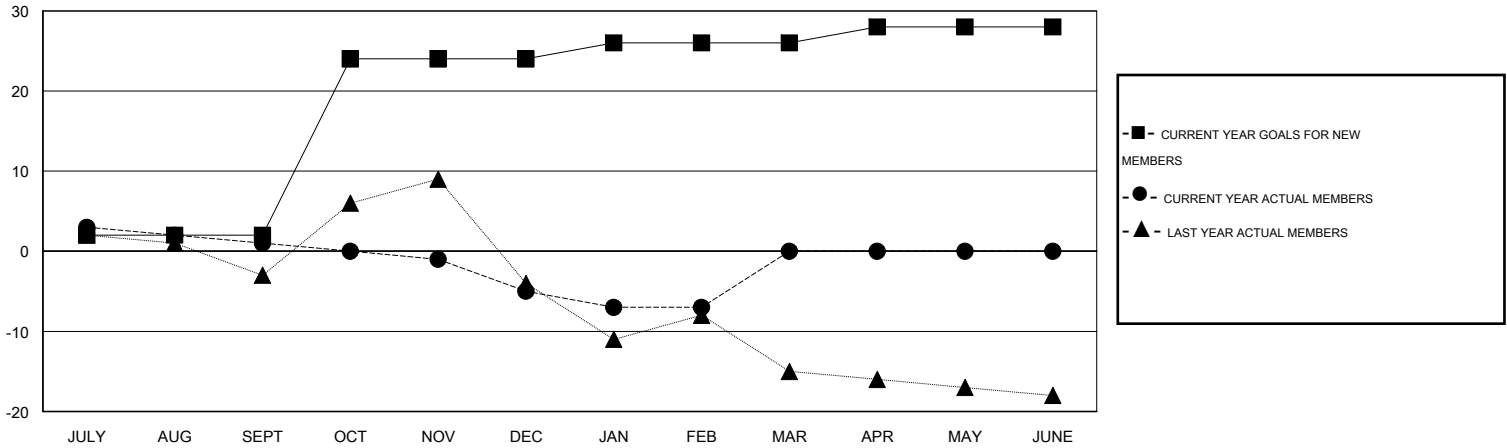

# MONTHLY MEMBERSHIP PROGRESS REPORT

District 123

Results as of: 2/29/2016

GMT: MIKLOS HORVATH

LOCATION RUSSIAN FEDERATION

GMT CA 4

Clubs					Members				
RESULTS FOR 2015-2016					RESULTS FOR 2015-2016				
QUARTER	NEW CLUB GOAL	NEW CLUBS	DROPPED CLUBS	NET GAIN/LOSS	QUARTER	NEW MEMBER GOAL	CHARTER AND NEW MEMBERS ADDED	DROPPED MEMBERS	NET GAIN/LOSS
JULY/AUG/SEPT	0	0	0	0	JULY/AUG/SEPT	2	4	3	1
OCT/NOV/DEC	1	0	0	0	OCT/NOV/DEC	22	6	12	-6
JAN/FEB/MAR	0	0	0	0	JAN/FEB/MAR	2	4	6	-2
APR/MAY/JUNE	0	0	0	0	APR/MAY/JUNE	2	0	0	0

GOALS AND ACTUAL NEW CLUBS CUMULATIVE

GOALS AND ACTUAL MEMBERS CUMULATIVE

DROPPED CLUBS: 0	5 CLUBS OF 20 ADDED 1 OR MORE NEW MEMBERS	<u>GENDER DISTRIBUTION</u>	
<u>DROPPED MEMBERS</u>		MALE	129 (55.36%)
DECEASED	1	FEMALE	104 (44.64%)
CLUB CANCELLED	0	<u>FAMILY UNIT MEMBERS</u> 17	
OTHER	20	<u>HEAD OF HOUSEHOLD</u> 7	
TOTAL	21	<u>NON-HEAD OF HOUSEHOLD</u> 10	